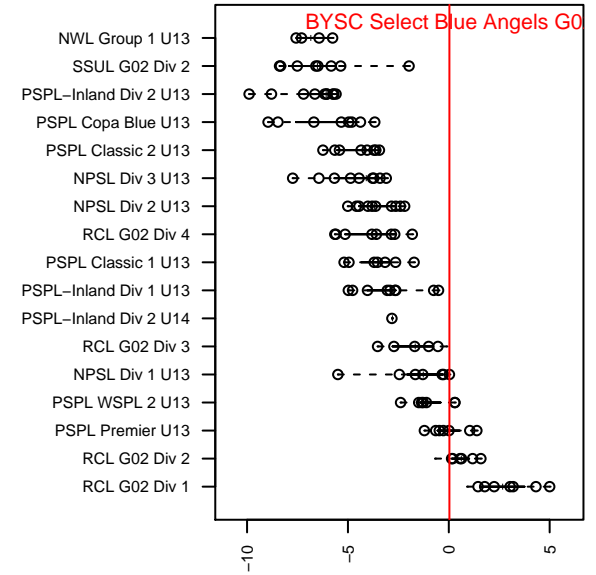

**attack and defense rating
relative to others at age
and all opponents in last 13 months**