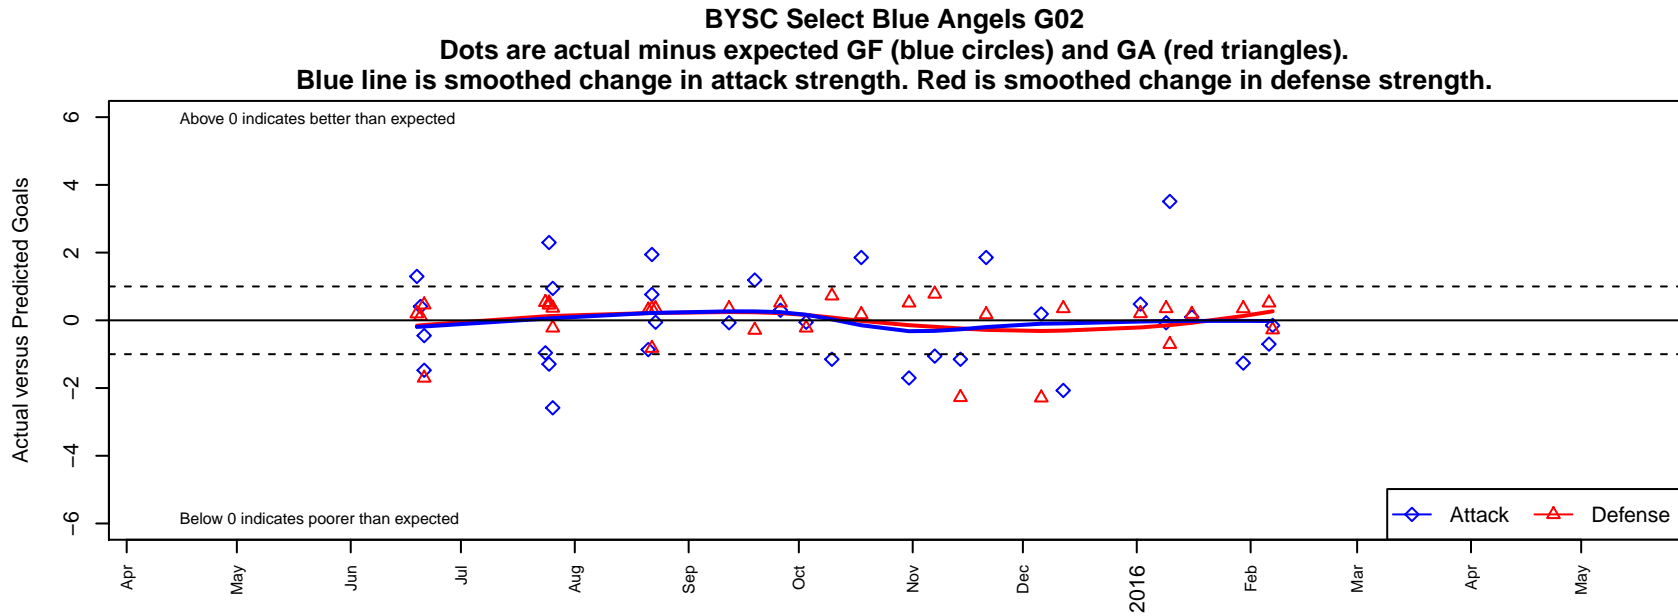

**attack and defense variance (black dot)
relative to other teams
and top 10 in region**

**attack and defense rating
relative to others at age
and all opponents in last 13 months**

BYSC Select Blue Angels G02

Bellevue Youth SC
Bellevue, WA
G02 total strength=1126
attack=2.56 defense=3.73
fall league = NPSL Div 1 U13
notes= Robinson 2014-5

alt names used:
BELLEVUE YOUTH SOCCERBLUE ANGELS ( )
BYSC Blue Angels [G02]
BYSC GU-13 Blue Angels
BYSC Select G02 Robinson
2015 BYSC Select GU13 Robinson

Venues played:
2015 Snohomish United Invt Silver
2015 Crossfire Select GU13 Gold
2015 Island Cup GU13
2015 NPSL Division 1 U13
2015 Founders Cup G02