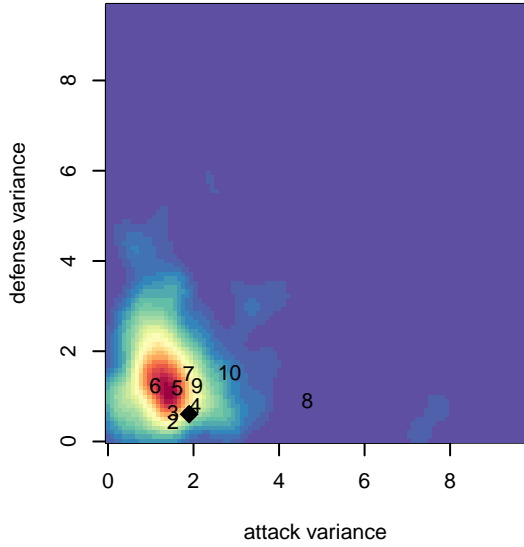

## BYSC Select Blue Angels G02

Bellevue Youth SC  
 Bellevue, WA  
 G02 total strength=1126  
 attack=2.56 defense=3.73  
 fall league = NPSL Div 1 U13  
 notes= Robinson 2014-5

alt names used:  
 BELLEVUE YOUTH SOCCERBLUE ANGELS ( )  
 BYSC Blue Angels [G02]  
 BYSC GU-13 Blue Angels  
 BYSC Select G02 Robinson  
 2015 BYSC Select GU13 Robinson

Venues played:  
 2015 Snohomish United Invt Silver  
 2015 Crossfire Select GU13 Gold  
 2015 Island Cup GU13  
 2015 NPSL Division 1 U13  
 2015 Founders Cup G02

**attack and defense variance (black dot)  
relative to other teams  
and top 10 in region**